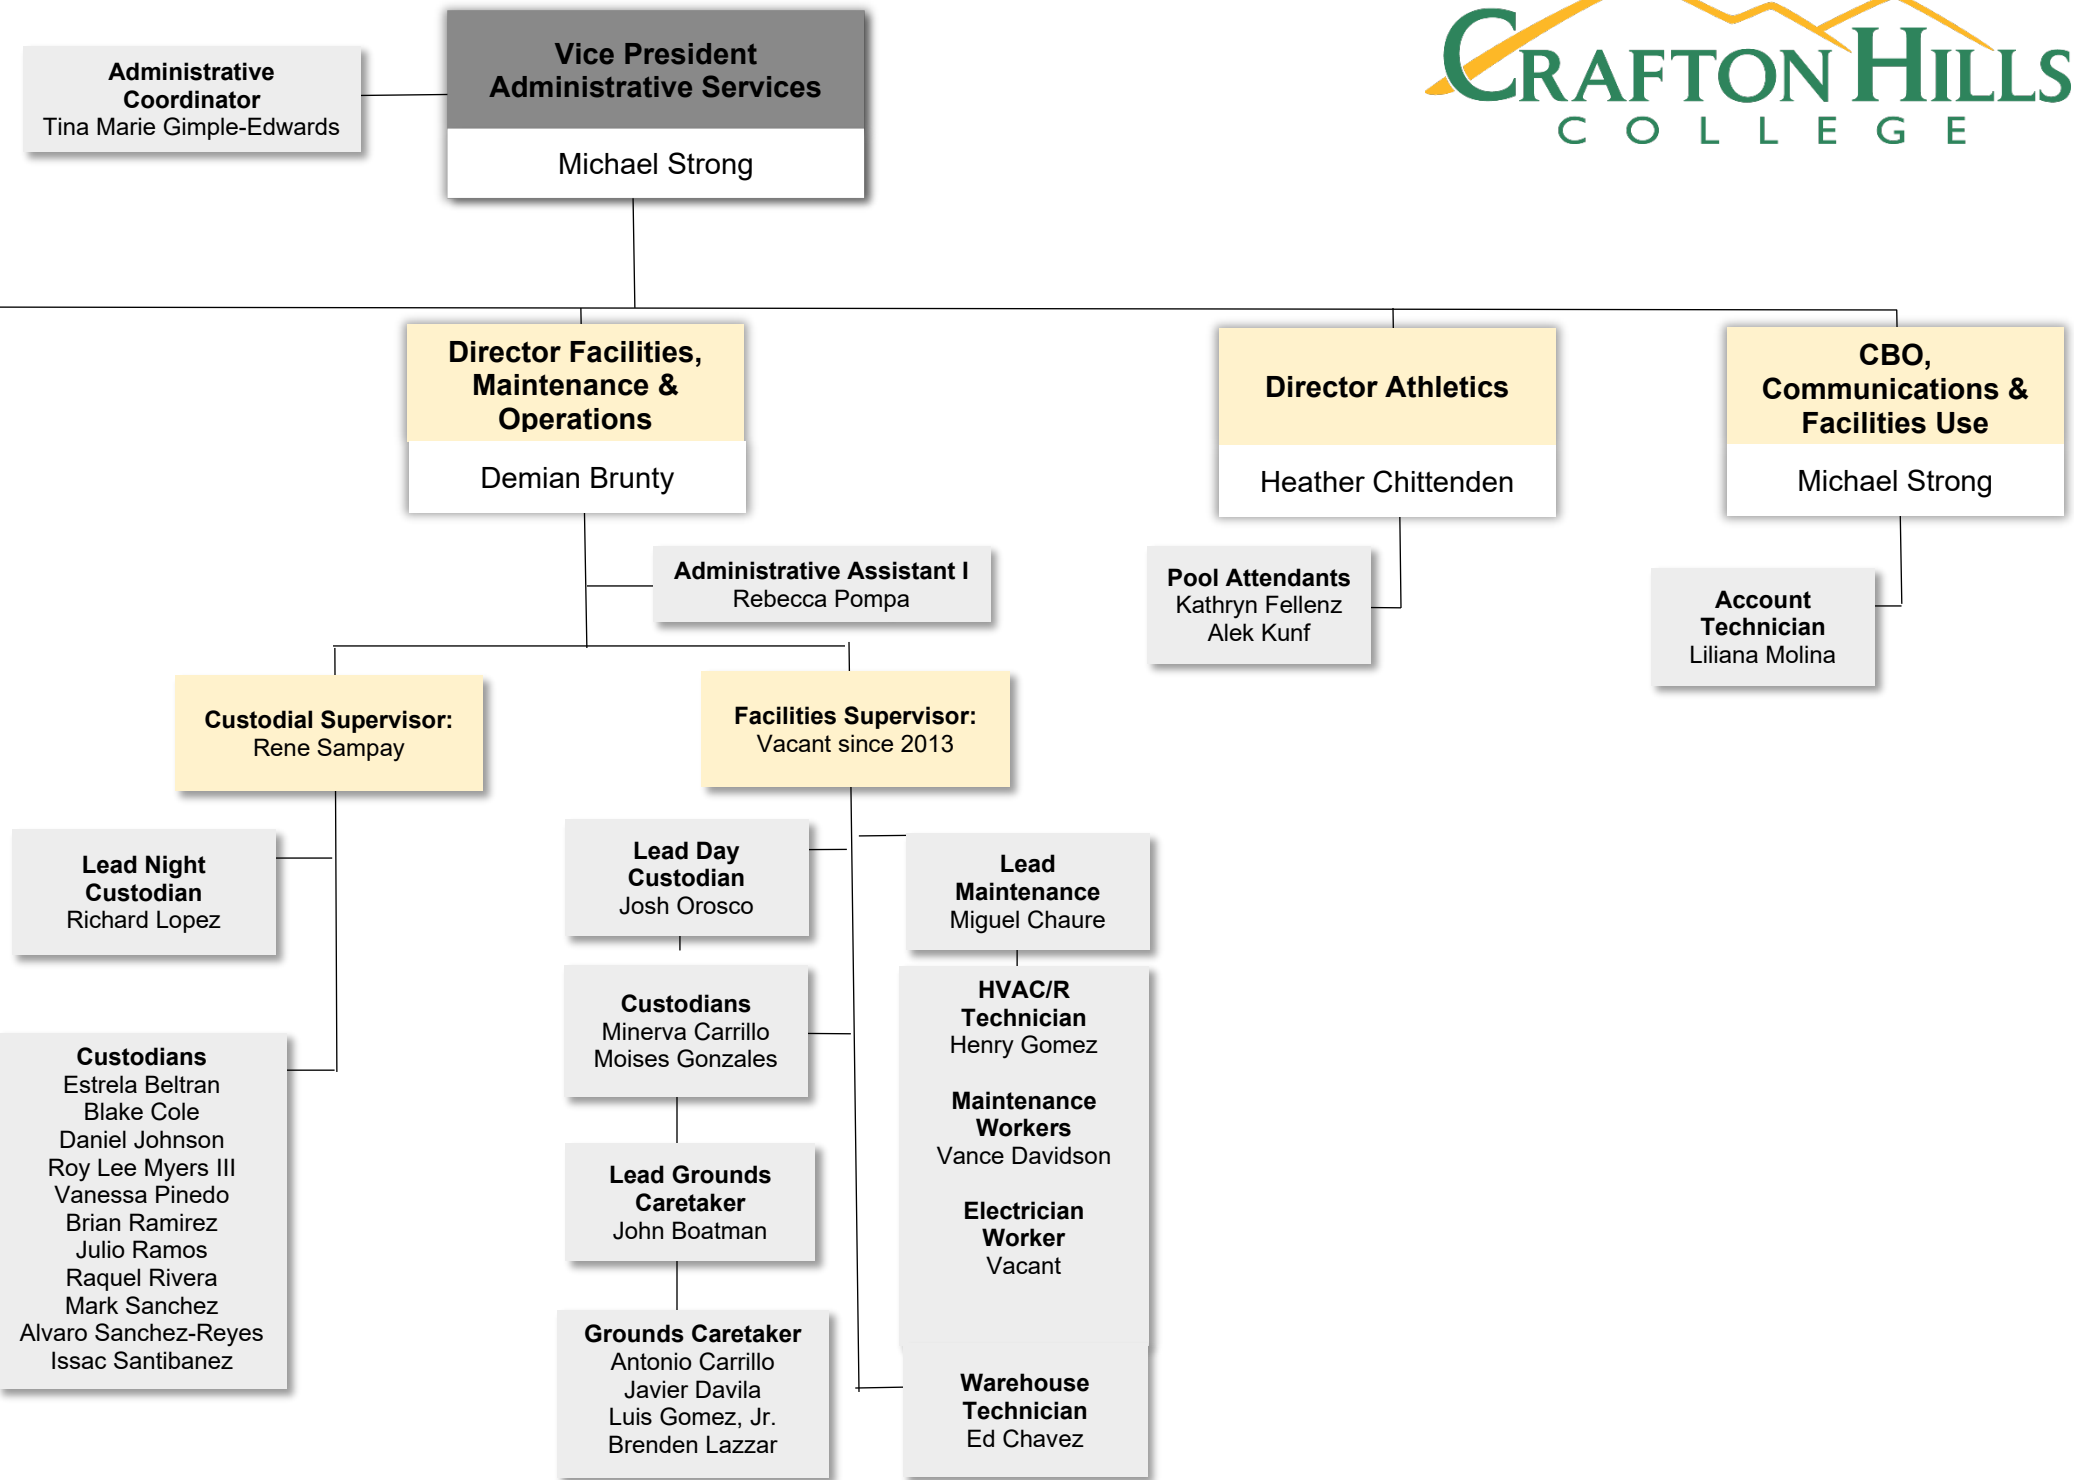

Crafton Hills College

Crafton Hills College

Crafton Hills College

Administrative Coordinator
Sharon Zerbel

Vice President Instruction

Keith Wurtz, Ph.D.

Data Specialist Schedule/Catalog
Geoffrey Escher
Elizabeth Lopez