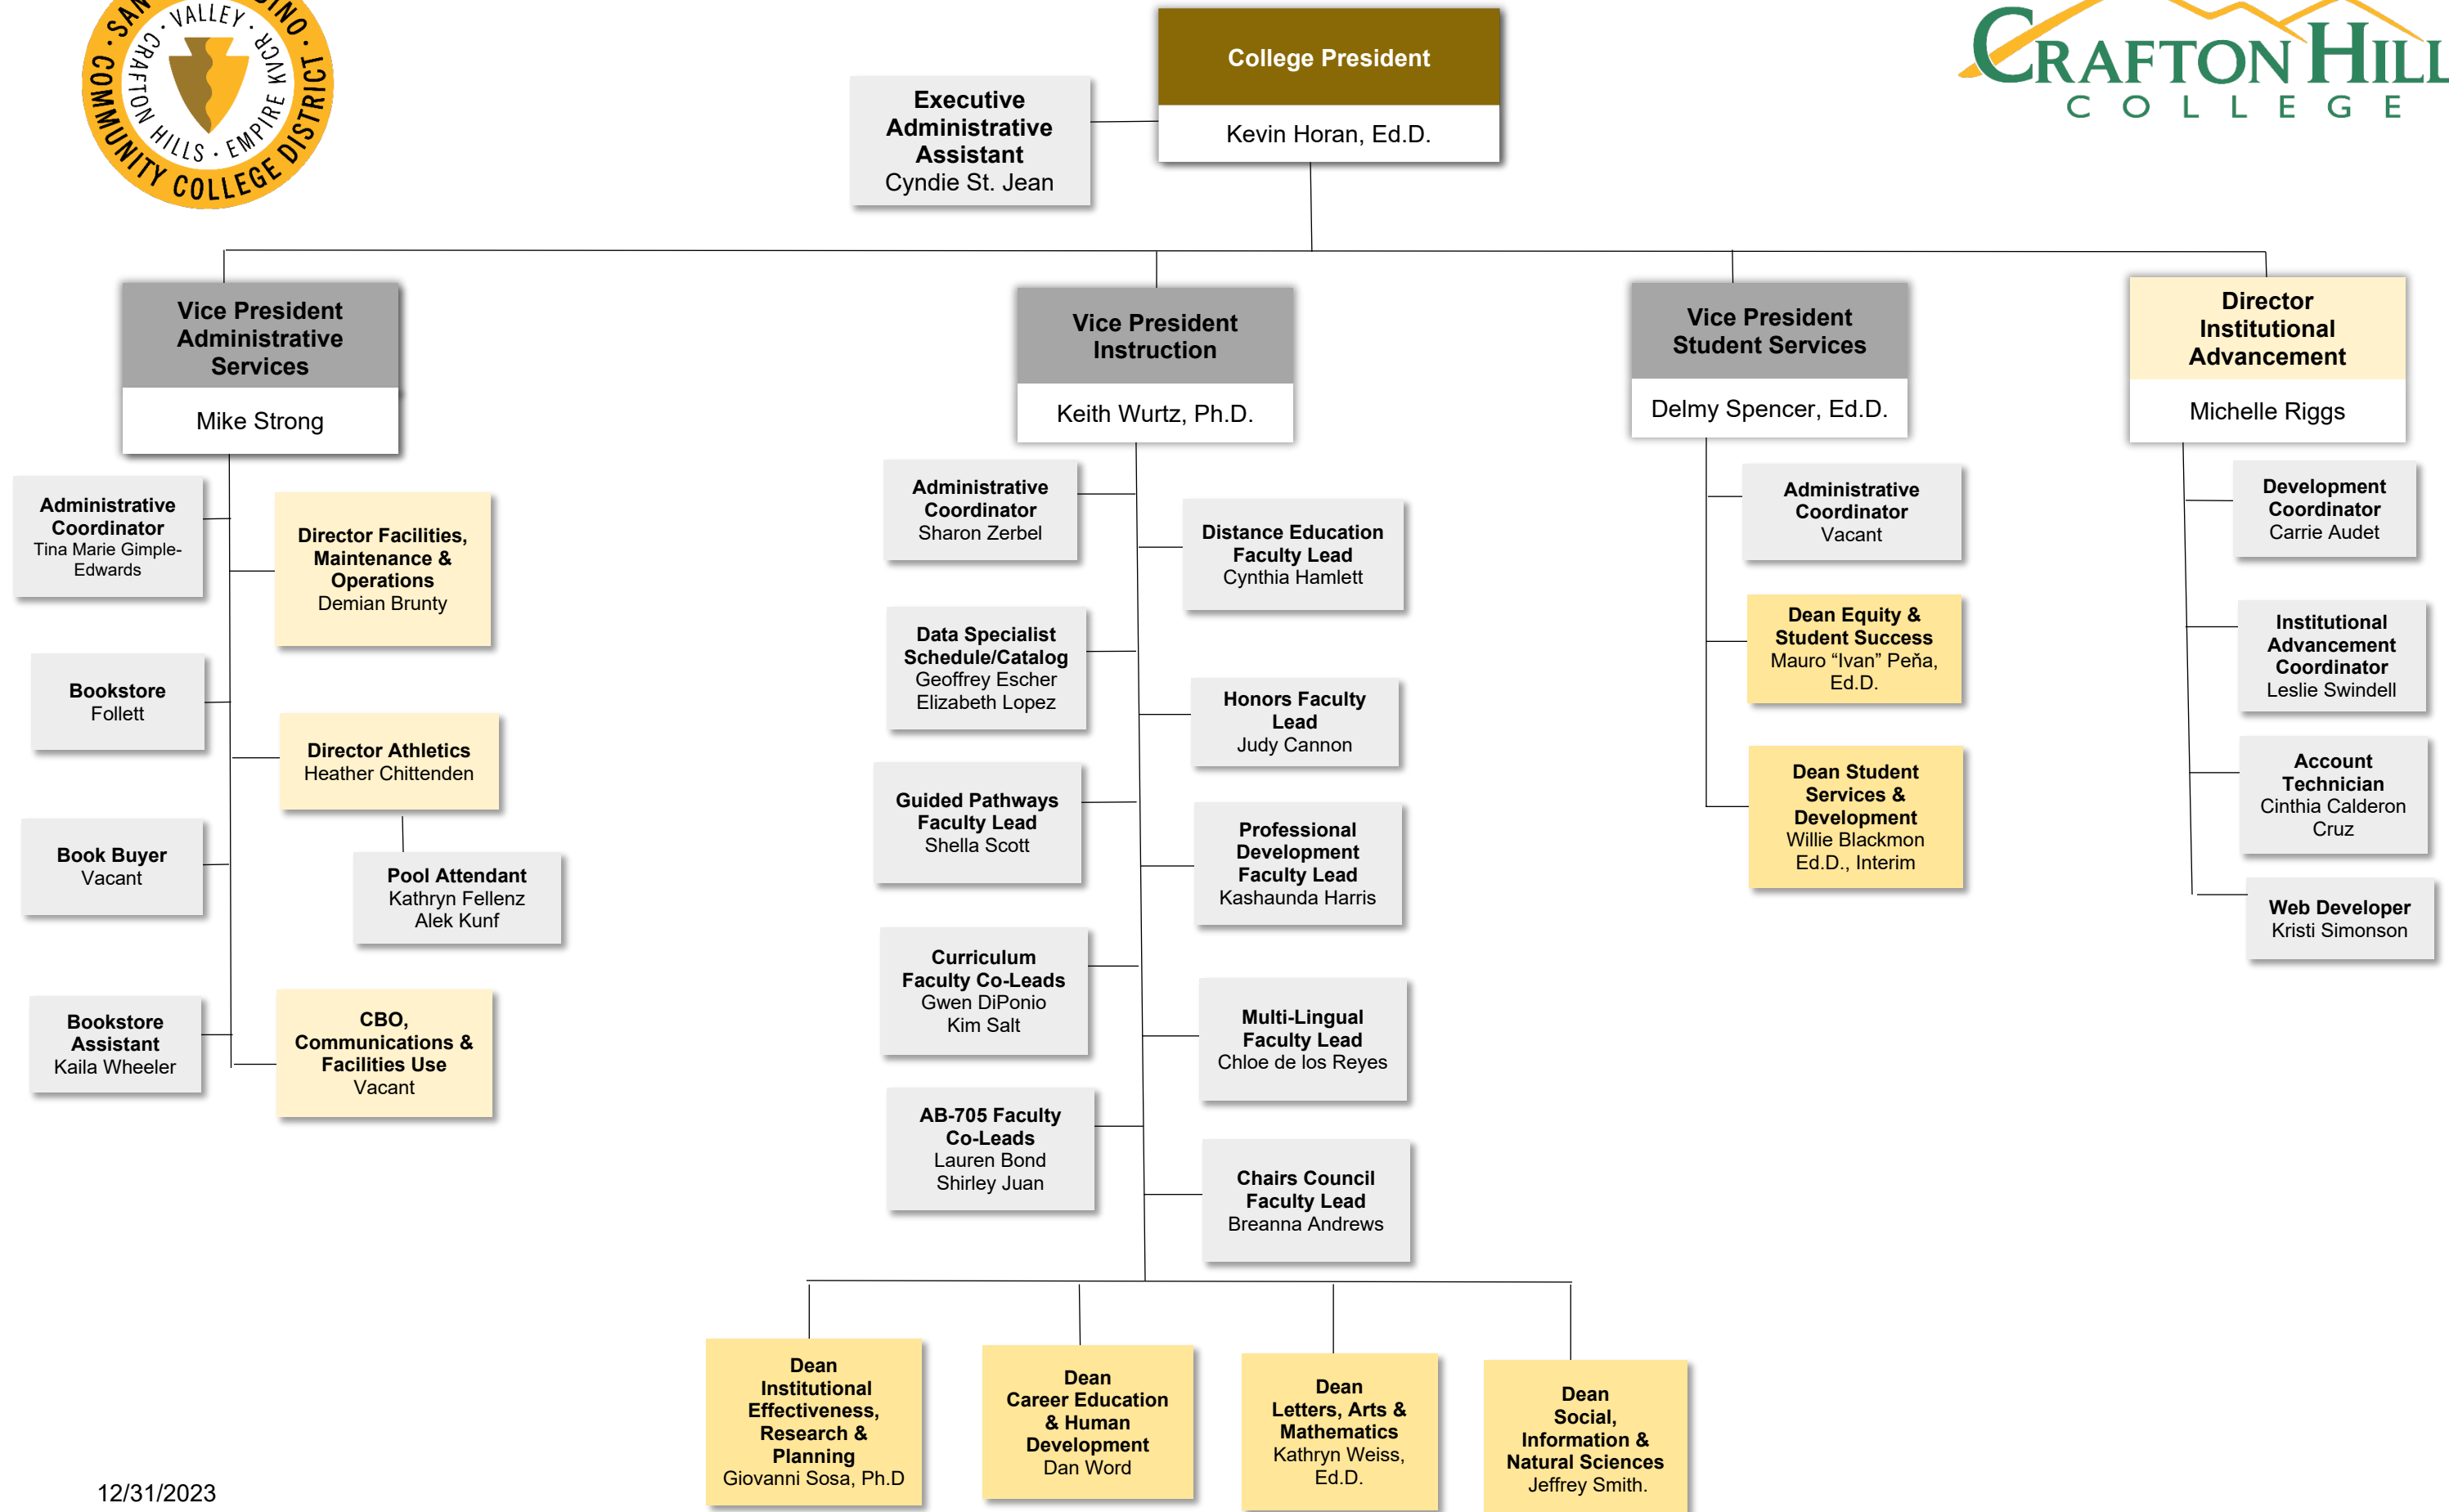

Crafton Hills College

Crafton Hills College

Crafton Hills College

Administrative Coordinator
Sharon Zerbel

Vice President Instruction

Keith Wurtz, Ph.D.

Data Specialist Schedule/Catalog
Geoffrey Escher
Elizabeth Lopez