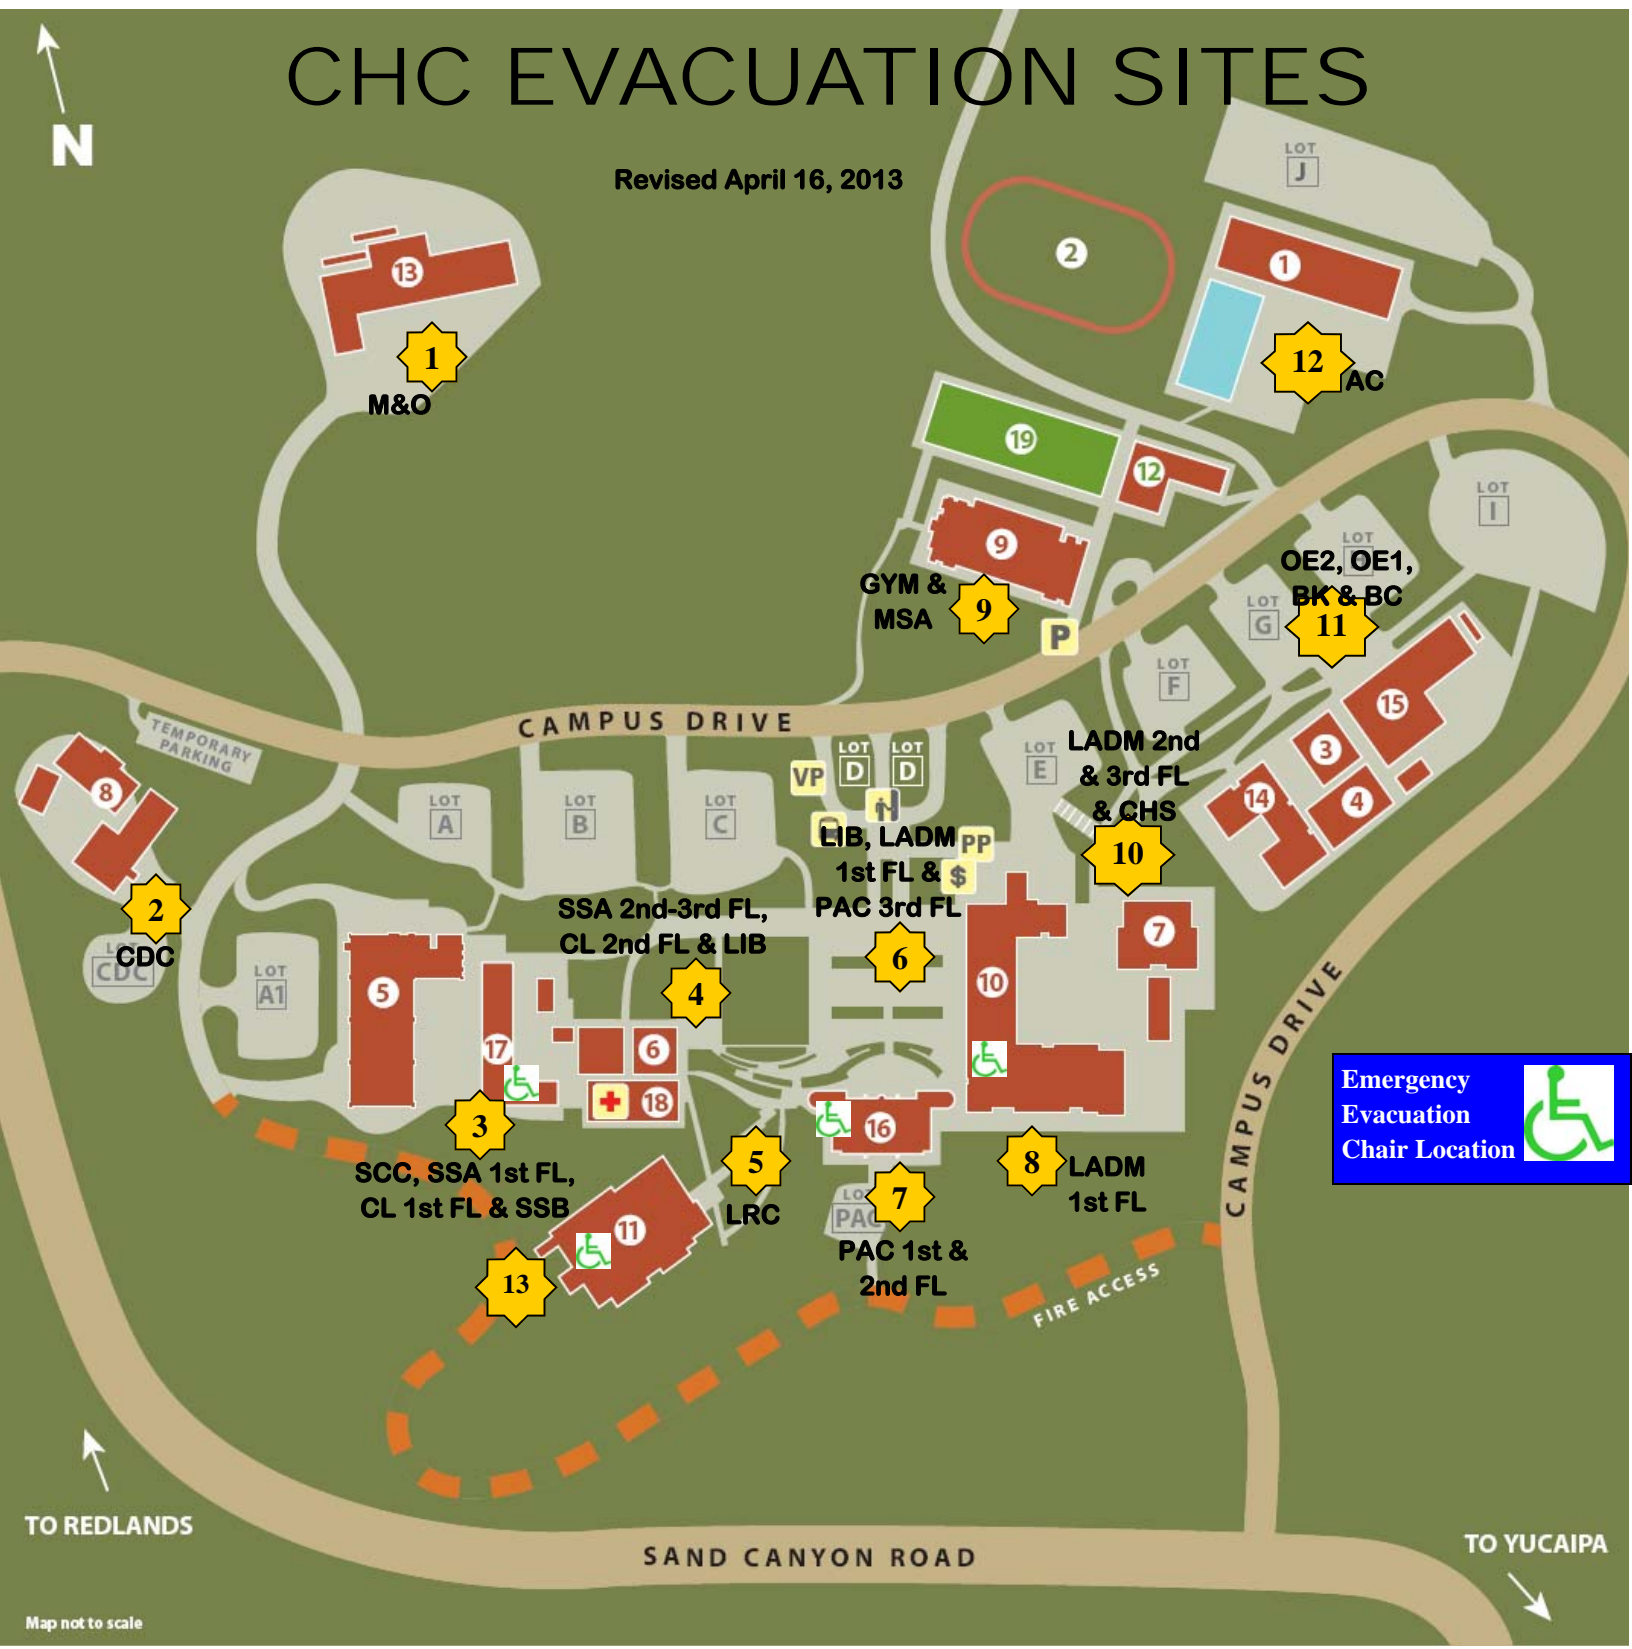

# CHC EVACUATION SITES

Revised April 16, 2013

Emergency Evacuation Chair Location 

TO REDLANDS

SAND CANYON ROAD

TO YUCAIPA

Map not to scale