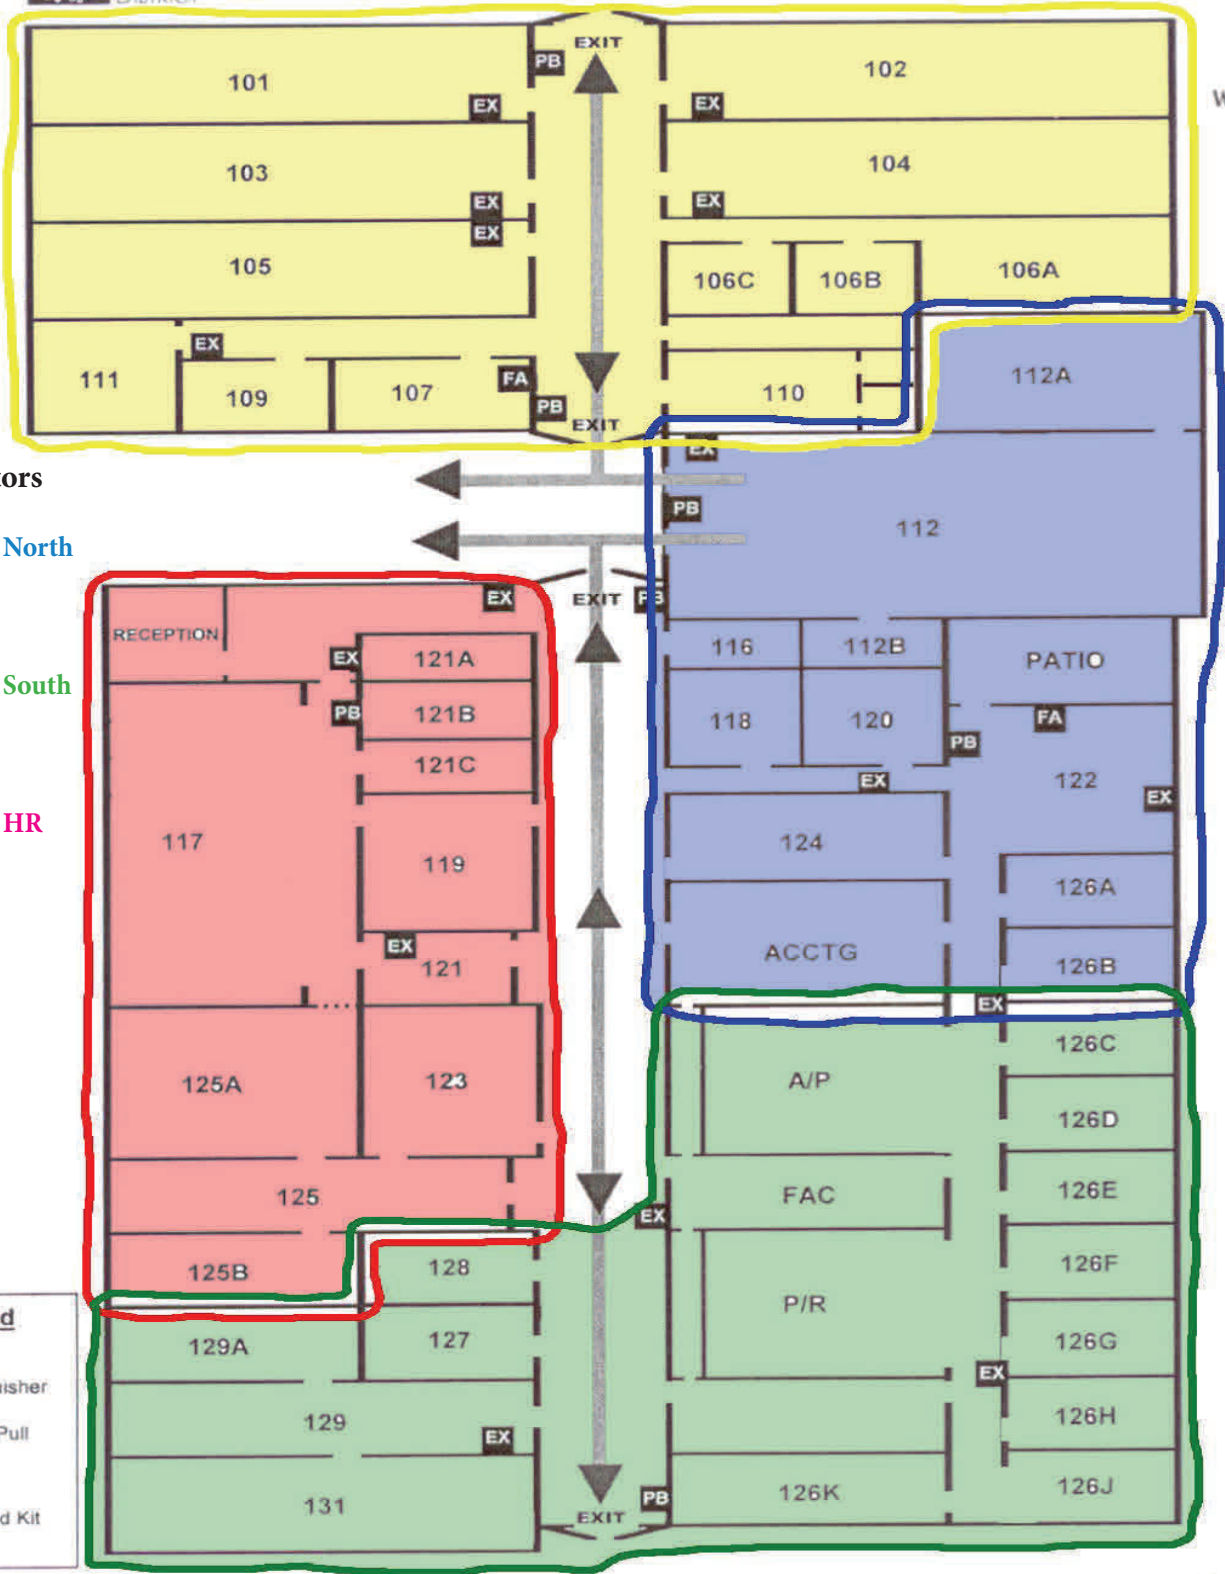

District Administrative Offices & Professional Development Center (PDC)

EVACUATION MAP

EVACUATION STAGING AREA
NORTHWEST CORNER STUDENT PARKING LOT

Exiting Monitors

District Office - North

Whitney Fields
Stacey Nikac

District Office - South

Steven Sutorus
Kelly Goodrich

District Office - HR

Maria Torres
Amalia Perez

Legend	
EX	Fire Extinguisher
PB	Alarm Pull Box
FA	First Aid Kit