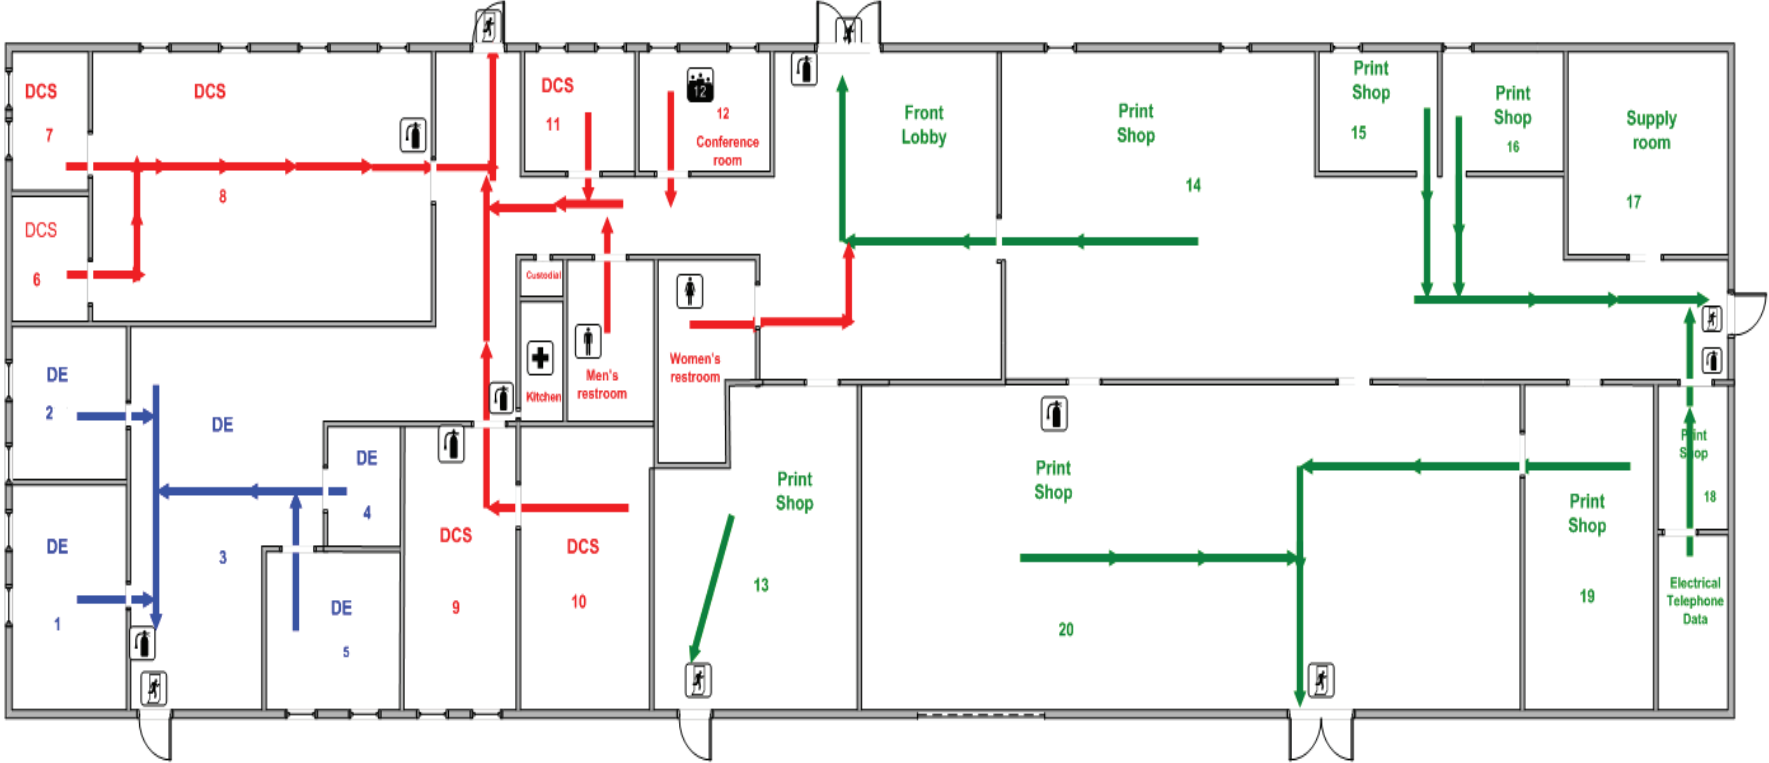

District Annex

Evacuation Staging Area
Corner of 8th and D Streets

Legend		
Legend Subtitle		
Symbol	Count	Description
♂	1	Toilets, women
♀	1	First aid
🔥	7	Fire extinguisher
♂	1	Toilets, men
🚪	6	Exit
→	55	Evacuation route
🏢	1	Conference room

Distributed Education/ NE Corner
Safety Coordinator: Glen Kuck
Back-up Safety Coordinator: Colleen Leon
 Distributed Education 1
 Distributed Education 2
 Distributed Education 3
 Distributed Education 4
 Distributed Education 5

District Computing Services- NW Corner, Middle
Safety Coordinator: Gary Van Voorhis
Back-up Safety Coordinator: Becky Benton
 District Computing Services 6
 District Computing Services 7
 District computing Services 8
 District Computing Services 9
 District Computing Services 10
 District Computing Services 11
 Conference room 12
 Kitchen
 Restrooms

Print Shop – South Side
Safety Coordinator: Louis Chavira
Back-up Safety Coordinator: Dennis Winters
 Front Lobby
 Print Shop 13
 Print Shop 14
 Print Shop 15
 Print Shop 16
 Print Shop 17
 Print Shop 18
 Print Shop 19
 Print Shop 20